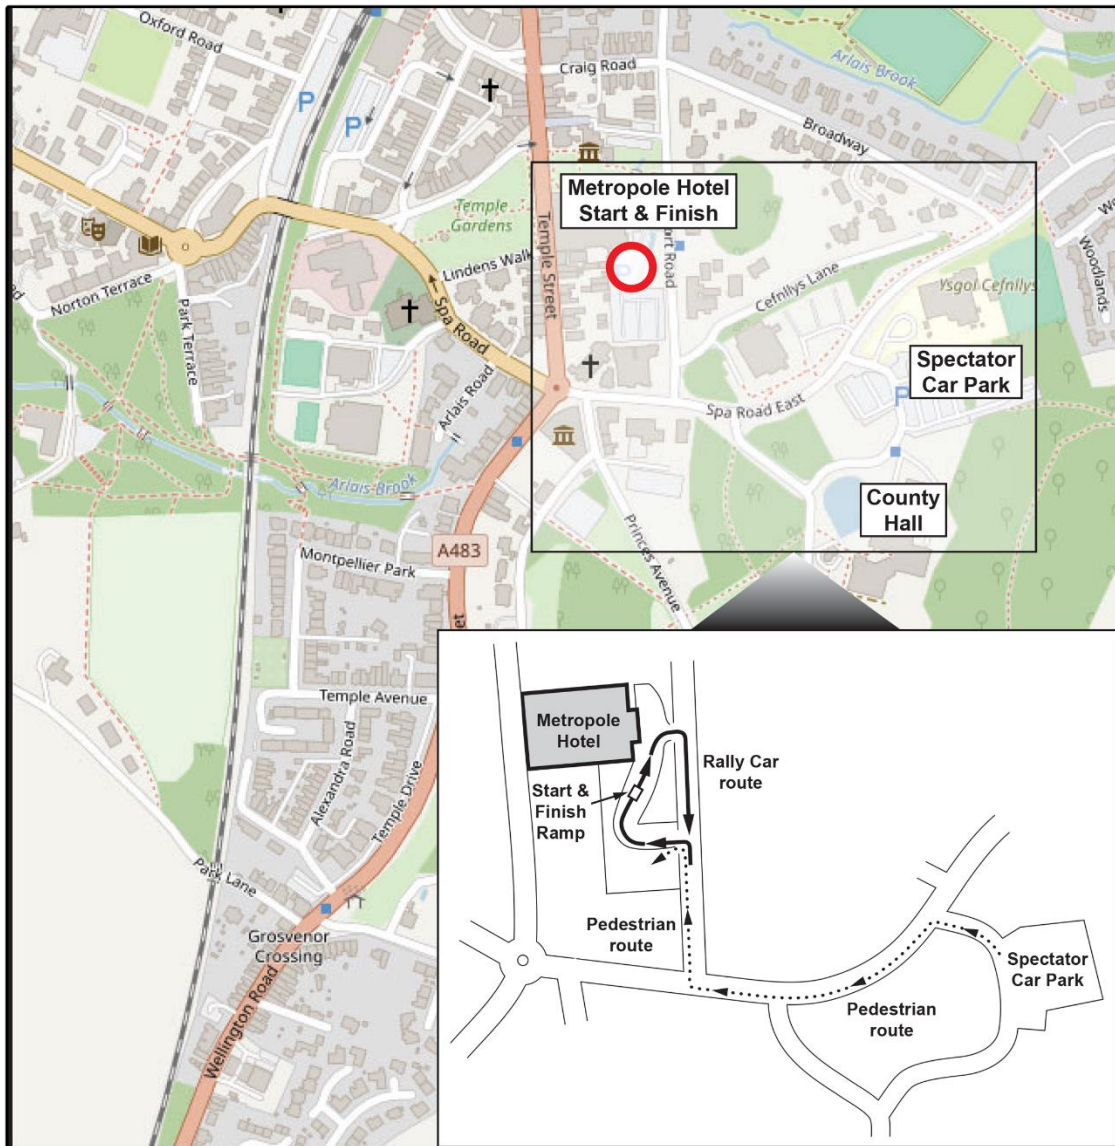

CEREMONIAL START, AUTOGRAPH SESSION, EVENT START & FINISH

Metropole Hotel, Temple Street, Llandrindod Wells

W3W: ///newest.driving.glossed

Postcode: LD1 5DY

Spectator Car Park: (Follow the spectator arrows, car park adjacent to County Hall)

W3W: ///shaver.dwarves.zaps

Postcode: LD1 5WA

Ceremonial Start: Friday 12th April 18:30 – 20:30

Event Start: Saturday 13th April 08:00

Finish: Saturday 13th April From 17:35

Llandrindod Wells will welcome crews for the Ceremonial Start on Friday evening with an autograph session and a chance for fans to get up close and personal to the cars and stars lining up to tackle the event. All crews cross the start on Saturday and after a long day in the stages, the hotel provides the perfect location for the traditional finish celebrations and champagne spray in front of fans.