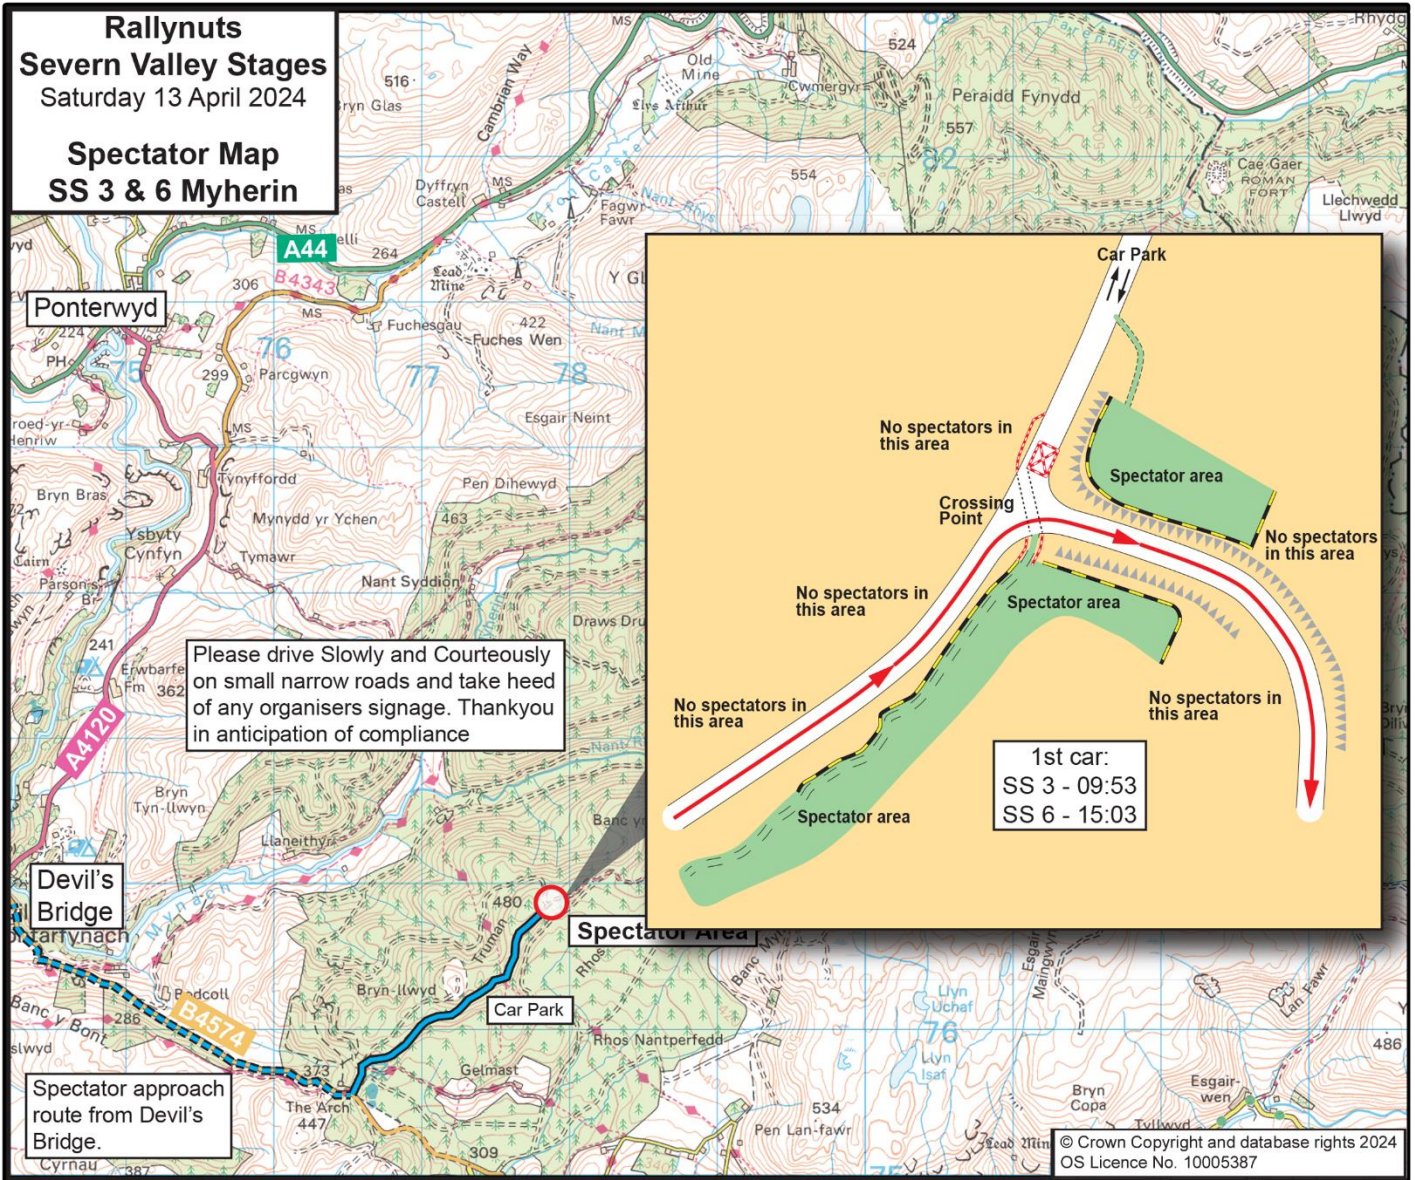

SPECTATOR INFORMATION

Spectator Stage – SS4 & SS7 CiderOnline.com Hafren Sweet Lamb

W3W: /// endearing.sardine.gagging
Postcode SY18 6SY(Car Park Entrance)

SS4: 10:59
SS7: 16:16

Cost: £10 per person
(tickets are not transferable)