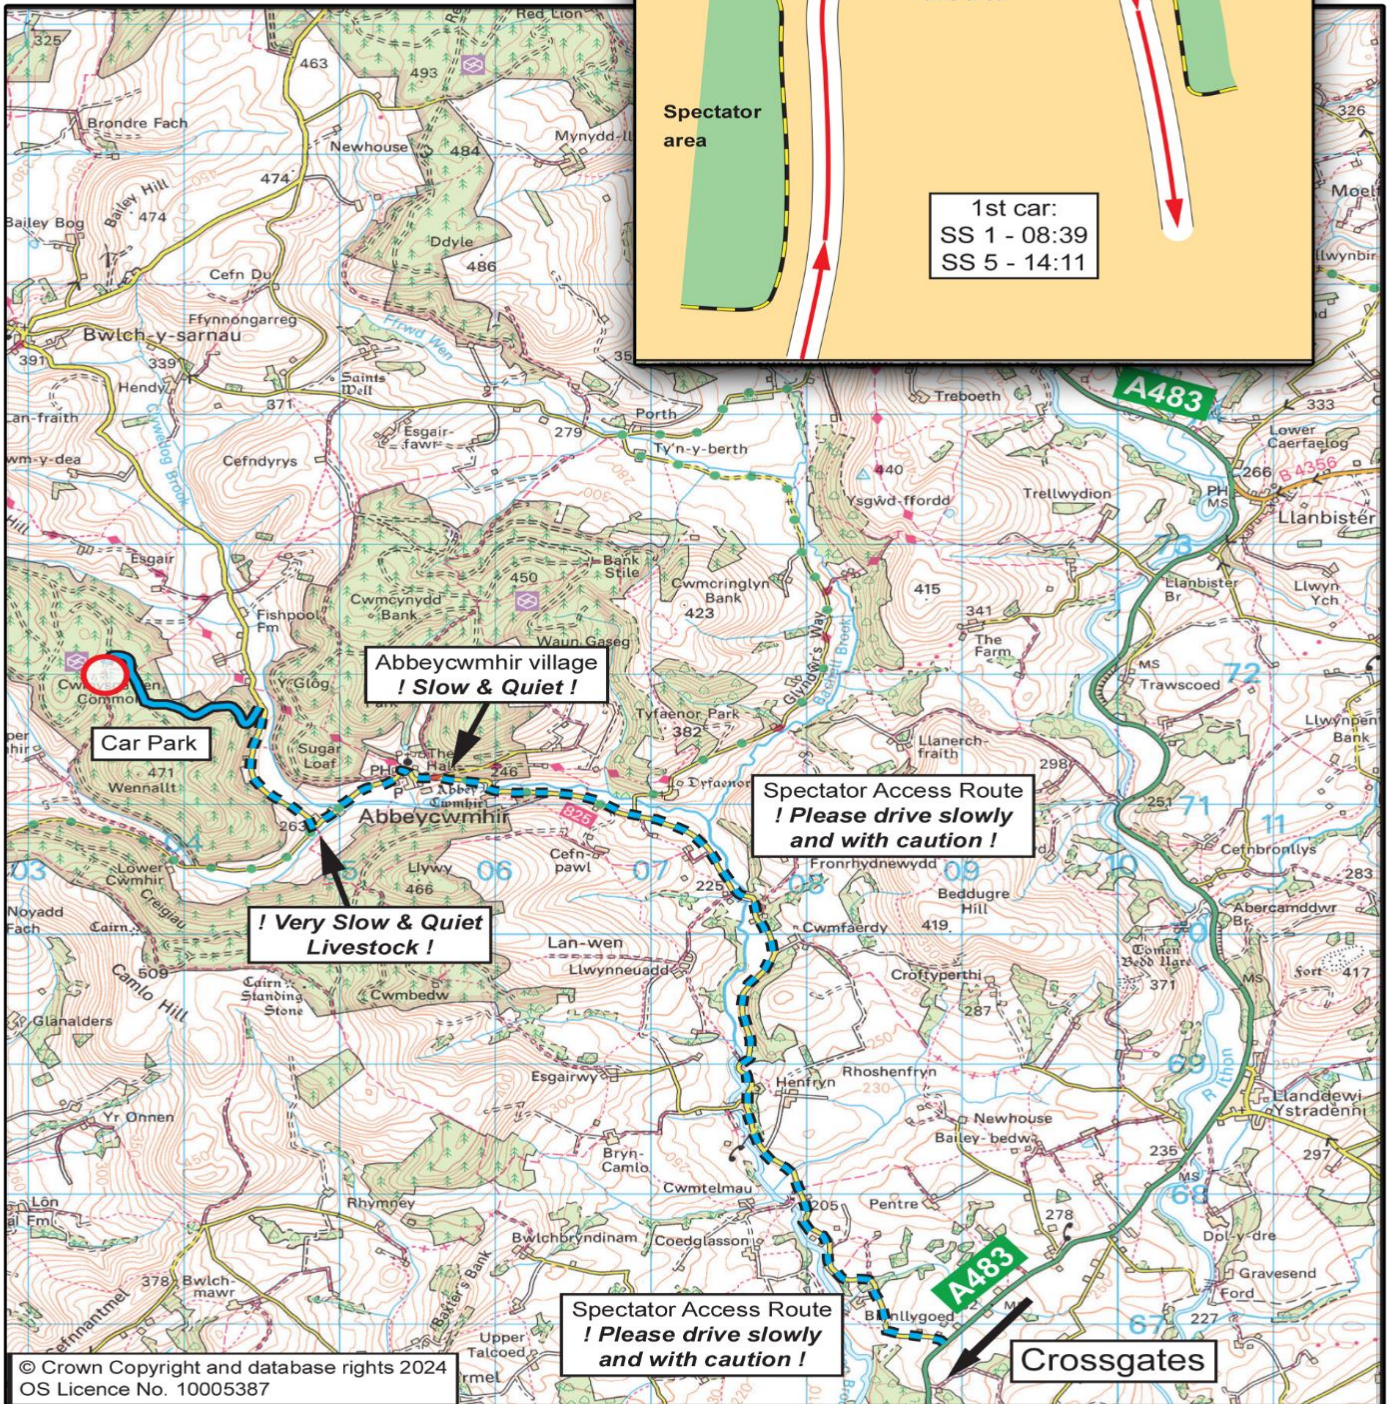

Spectator Stage - SS1 & SS5 Bonhams Cars Sarnau 1/2

Bonhams | Cars

W3W: // variously.cupcake.appendix
Postcode LD1 6PW (Car Park Entrance)

SS1: 08:39
SS5: 14:11

Cost: £15 per car
(tickets are not transferable)

© Crown Copyright and database rights 2024
OS Licence No. 10005387