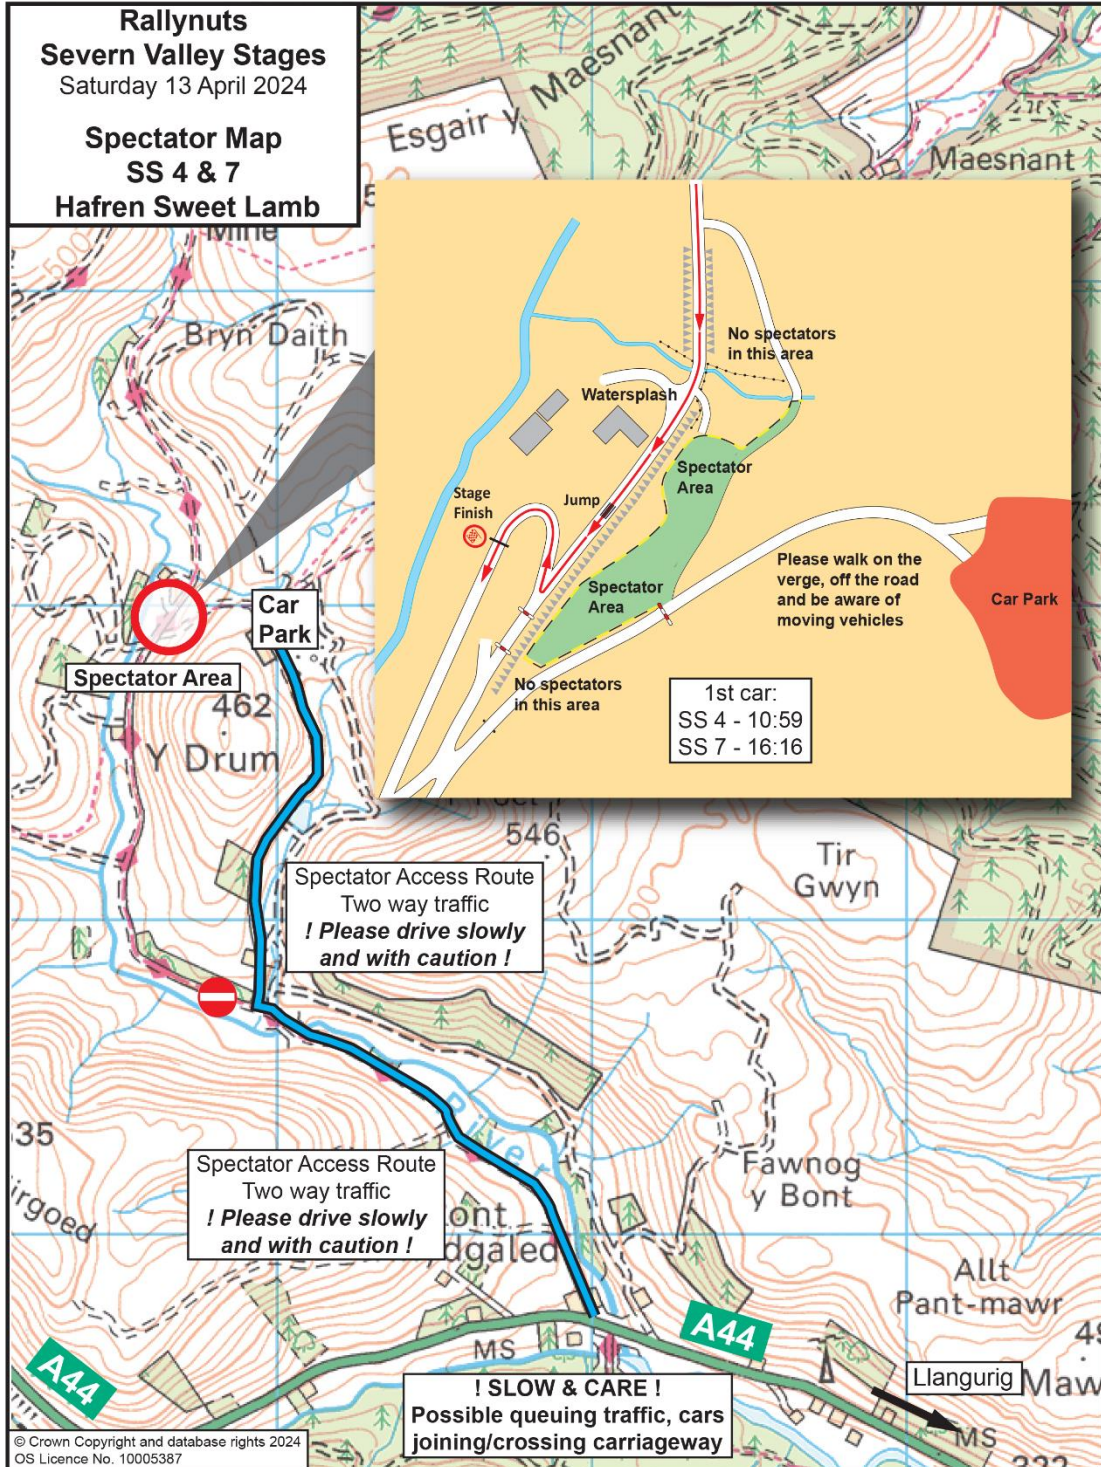

SPECTATOR INFORMATION

Spectator Stage – SS4 & SS7 CiderOnline.com Hafren Sweet Lamb

W3W: /// endearing.sardine.gagging
Postcode SY18 6SY(Car Park Entrance)

SS4: 10:59
SS7: 16:16

Cost: £10 per person
(tickets are not transferable)