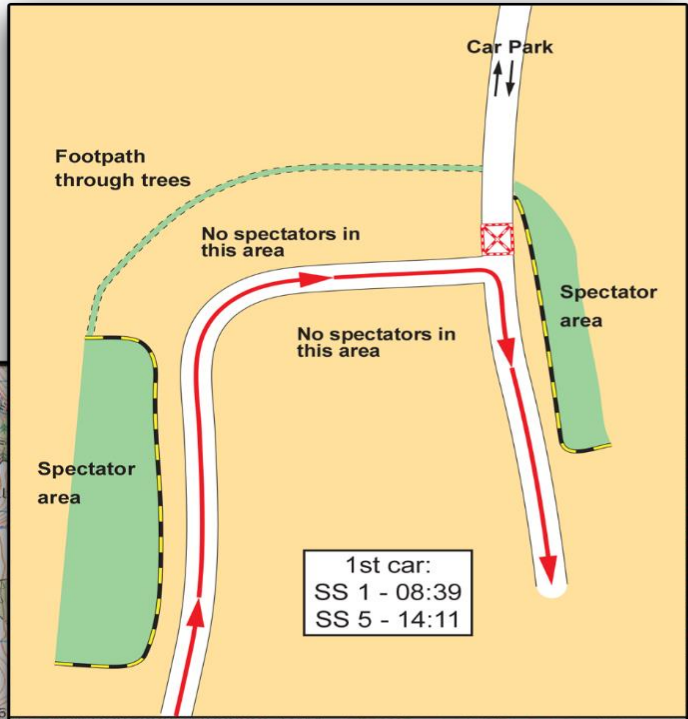

Spectator Stage - SS1 & SS5 Bonhams Cars Sarnau 1/2

Bonhams | Cars

W3W: // variously.cupcake.appendix
Postcode LD1 6PW (Car Park Entrance)

SS1: 08:39
SS5: 14:11

Cost: £15 per car
(tickets are not transferable)

© Crown Copyright and database rights 2024
OS Licence No. 10005387